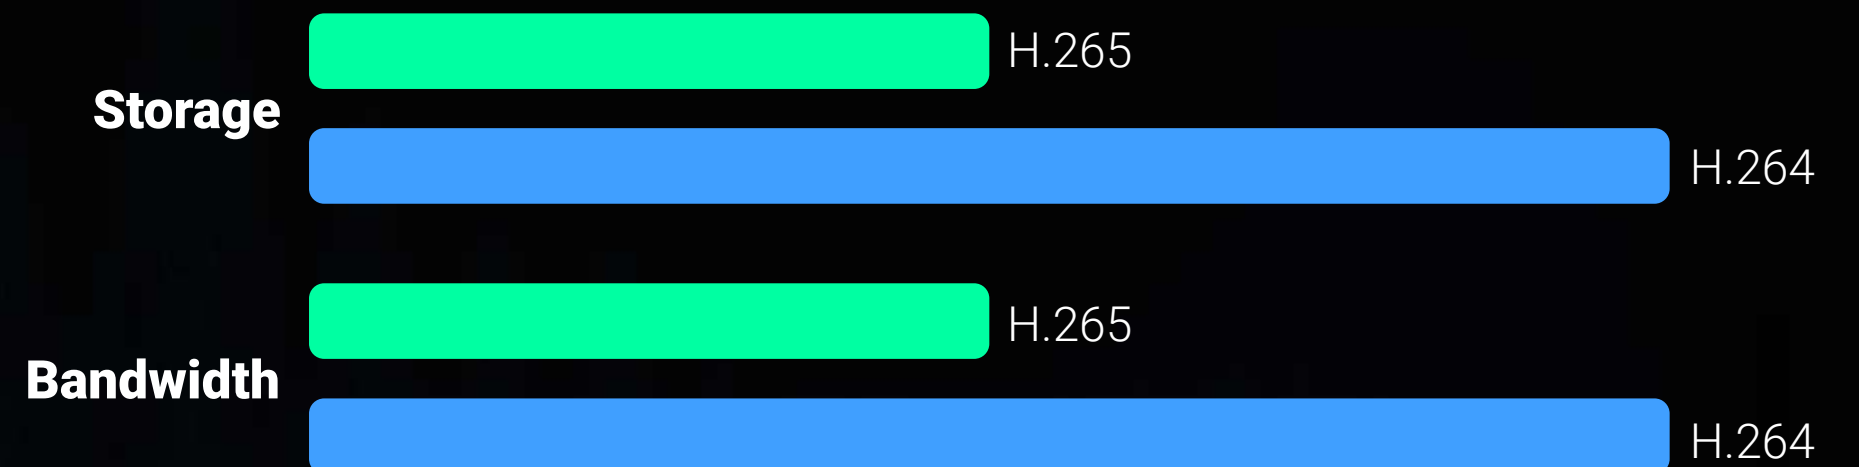

Save money on storage and bandwidth.

The camera features the advanced H.265 video compression technology, achieving better video quality with only half the bandwidth and half the storage space of the previous H.264 video compression standard.