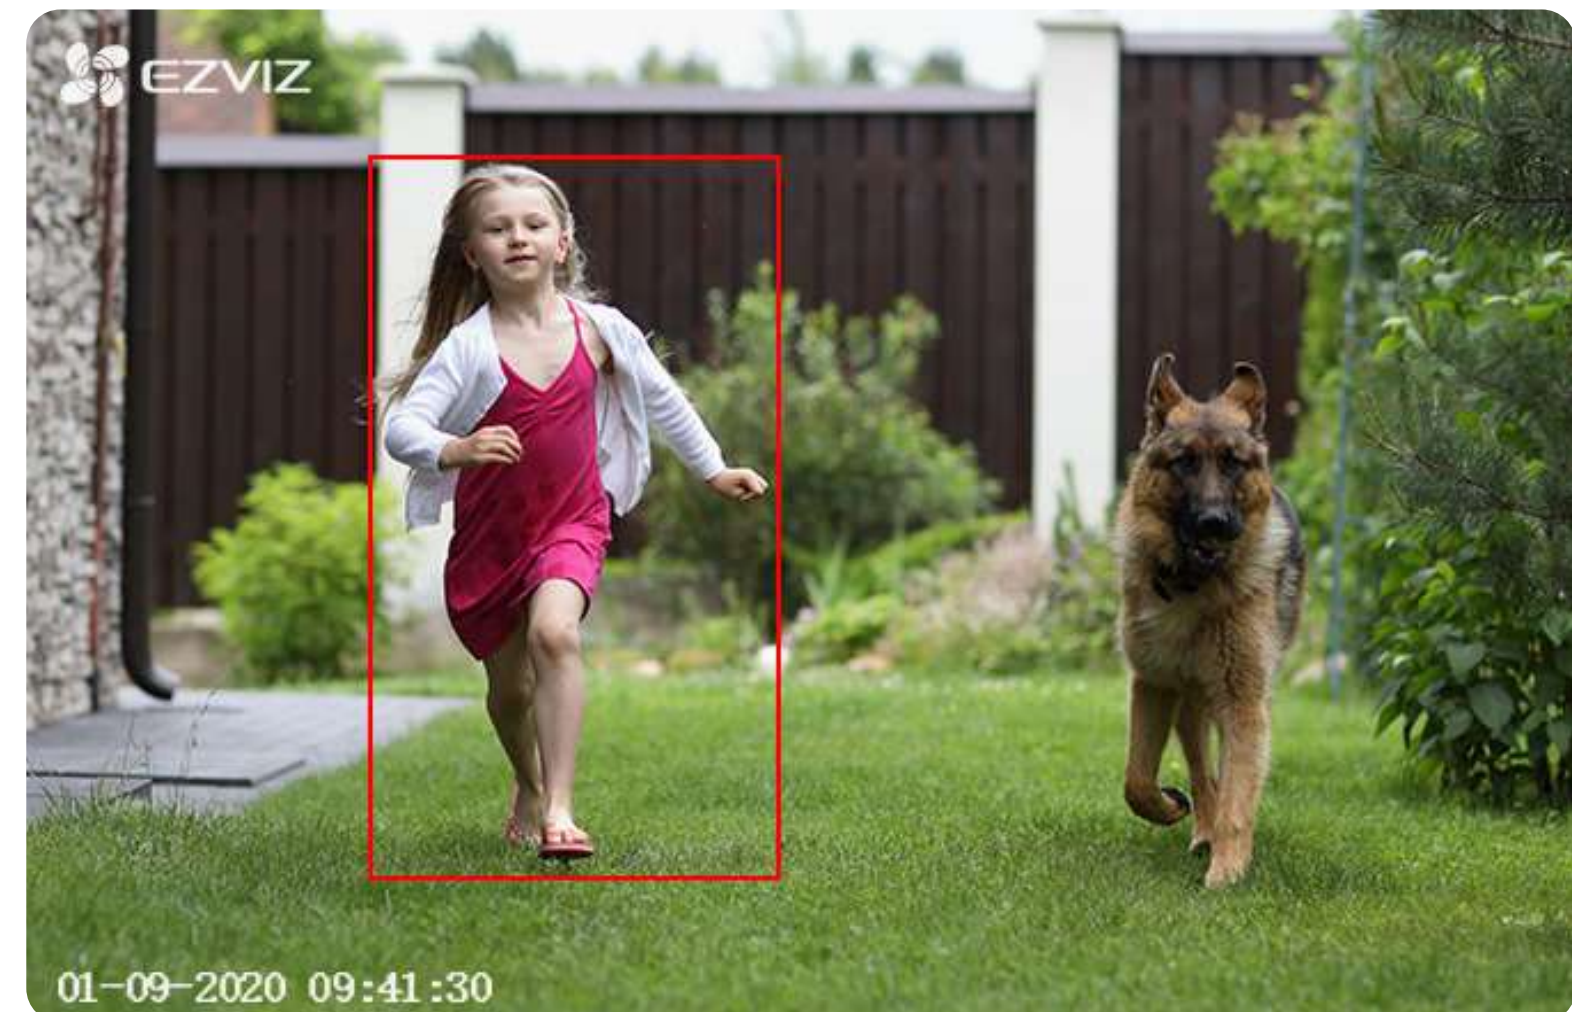

Color Mode

IR Mode

Smart Mode

AI-powered person detection.

As an upgrade from simple motion detection, the embedded AI algorithm intelligently detects the motion of human shapes in real-time. When people enter your customized detection area, you will be alerted immediately.

DIY alerts.

Along with default alert sounds, the camera also allows you to record three 10-second audio messages to either greet or deter visitors. Try something like, “Hello! Welcome!” Or perhaps, “Get away from my house!” It’s time to be creative!

Talk, as if you were there.

Not every outdoor security camera supports two-way communication. The C3T Pro camera took this function to a new height with a high-fidelity speaker and a microphone that features an ultra-long pickup range, so you can hear loud and clear. Or talk as if you were there.

Enhanced connection.

Boasting wall-penetration and anti-interference capabilities, the dual-antenna C3T Pro camera handles long-range transmission easily. Enjoy the confidence to install the camera at the front gate or in your yard while maintaining a steady and reliable connection.